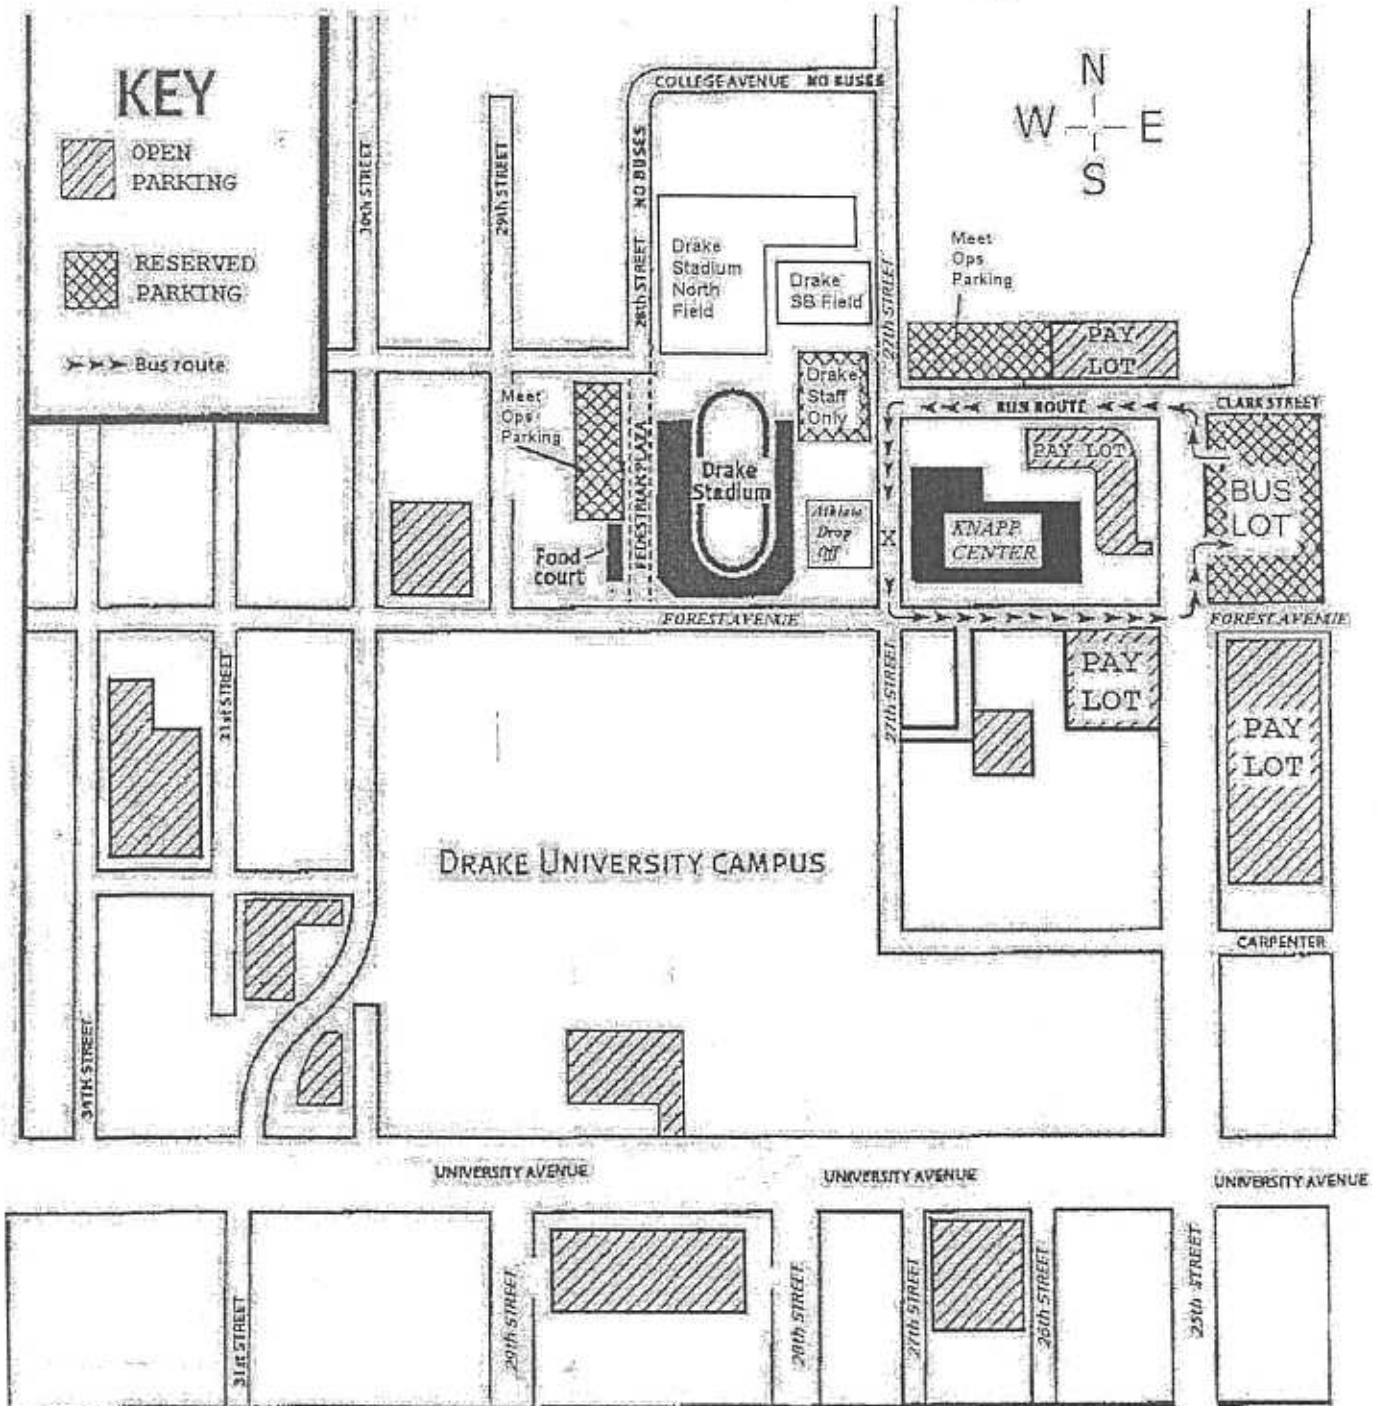

# High School Girls' and Boys' Combined State TRACK CHAMPIONSHIP MEET

Drake University    ■    Des Moines, Iowa    ■    May 21-23, 2009

**PARKING:**

\$6.00 will be charged for parking in Drake lots. All parking is first come, first served. All vehicles using Drake parking lots must park in designated spots. No parking is permitted in lot driveways, isles or on grass areas. Violators will be ticketed and/or towed.